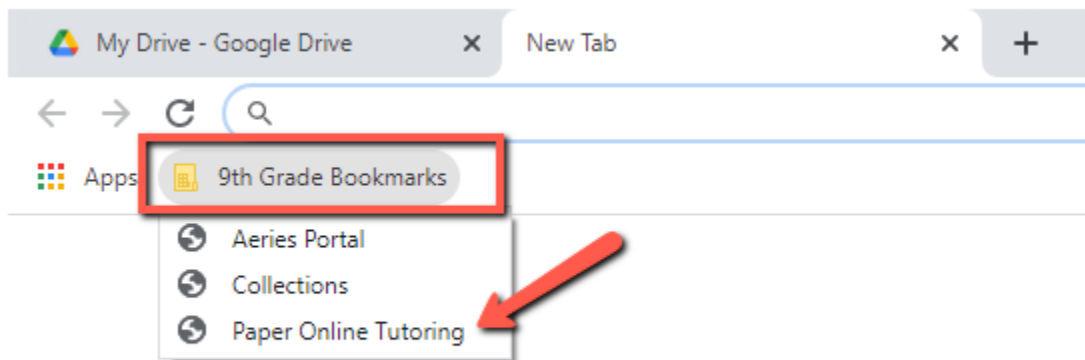

SHHS PAPER Tutoring Student Login Instruction

Students in grades 9-12 will access Paper via Grade level bookmarks folder in Chrome:

If students are using their own device, they can login to Paper at <https://app.paper.co/login> and click 'Google Login' where they will enter their district Gmail address, verify their email address and select their password as detailed in the steps above.